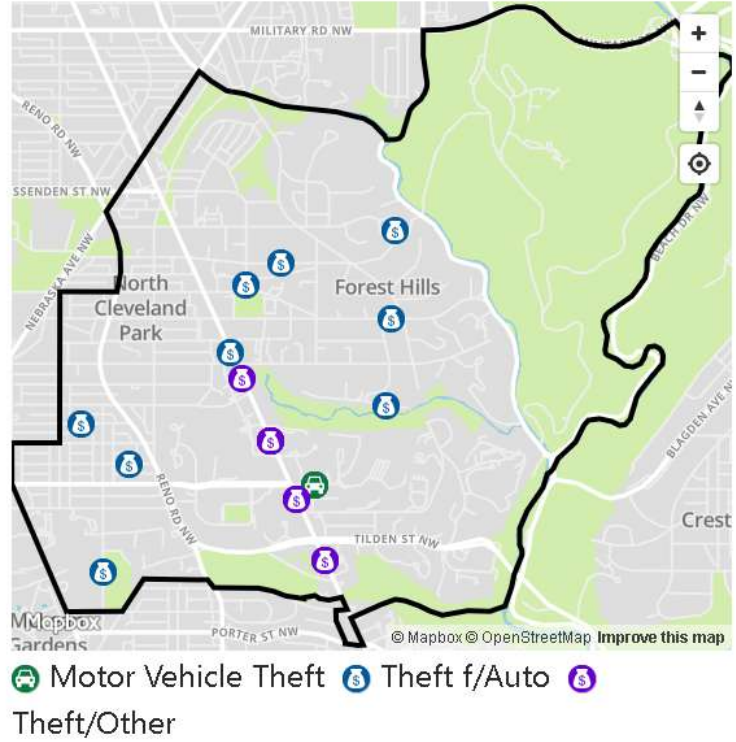

Totals

	Previous Period	Search Dates	
Total Crime	27	19	↓
All Violent Crime	2	0	↓
Homicide	0	0	↔
Sex Abuse	1	0	↓
Assault w/Dangerous Weapon	1	0	↓
Robbery	0	0	↔
All Property Crime	25	19	↓
Burglary	1	0	↓
Theft f/Auto	12	9	↓
Theft/Other	8	9	↑
Motor Vehicle Theft	4	1	↓
Arson	0	0	↔

Chart About

Crime Map

Chart About