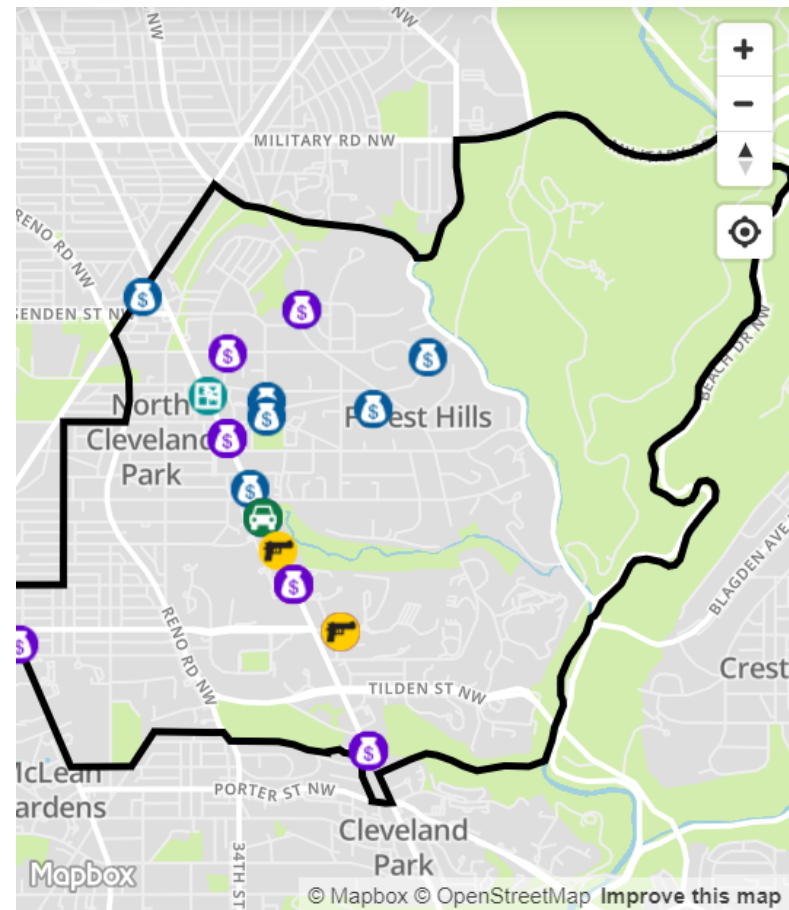

|                              | Previous Period | Search Dates |   |
|------------------------------|-----------------|--------------|---|
| Total Crime                  | 21              | 28           | ↑ |
| <b>All Violent Crime</b>     | 2               | 3            | ↑ |
| 👤 Homicide                   | 0               | 0            | ↔ |
| 👋 Sex Abuse                  | 1               | 0            | ↓ |
| 🔪 Assault w/Dangerous Weapon | 1               | 2            | ↑ |
| 👛 Robbery                    | 0               | 1            | ↑ |
| <b>All Property Crime</b>    | 19              | 25           | ↑ |
| 🏠 Burglary                   | 0               | 1            | ↑ |
| 🚗 Theft f/Auto               | 8               | 7            | ↓ |
| 💰 Theft/Other                | 9               | 15           | ↑ |
| 🚗 Motor Vehicle Theft        | 2               | 2            | ↔ |
| 🔥 Arson                      | 0               | 0            | ↔ |

- 🏠 Burglary
- 🚗 Motor Vehicle Theft
- 🚗 Theft f/Auto
- 💰 Theft/Other
- 🔪 Assault w/Dangerous Weapon
- 👛 Robbery